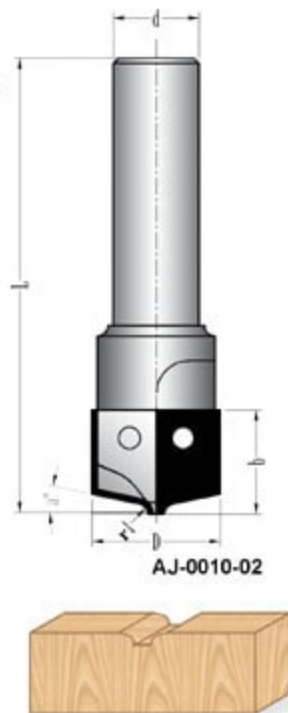

AJ-0010-02