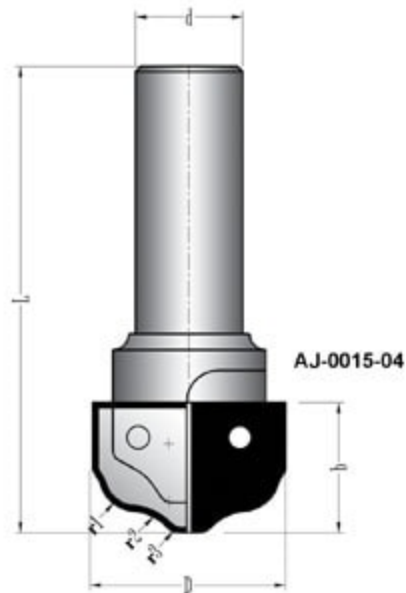

CHANGEABLE BLADE PROFILE ROUTER BIT