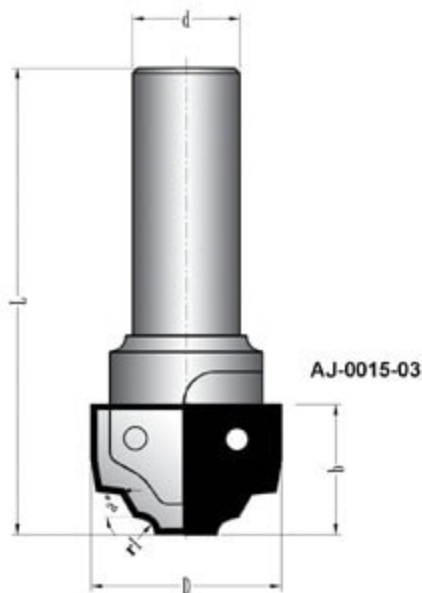

CHANGEABLE BLADE PROFILE ROUTER BIT