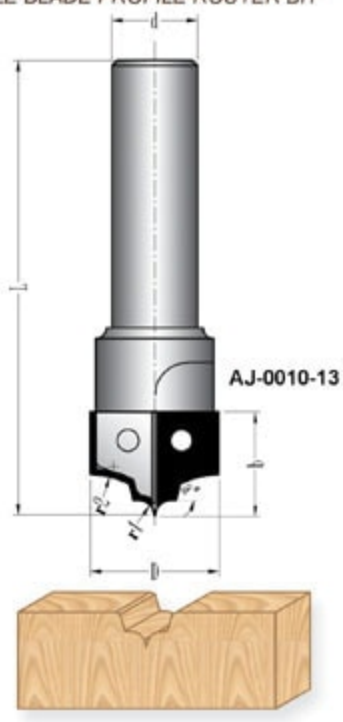

CHANGEABLE BLADE PROFILE ROUTER BIT

Tork civata
Torx screw

193 165 06
M4 x 6

Tork anahtar
Torx key

353 165 01

Tork civata
Torx screw

193 165 02
M3.5 x 5