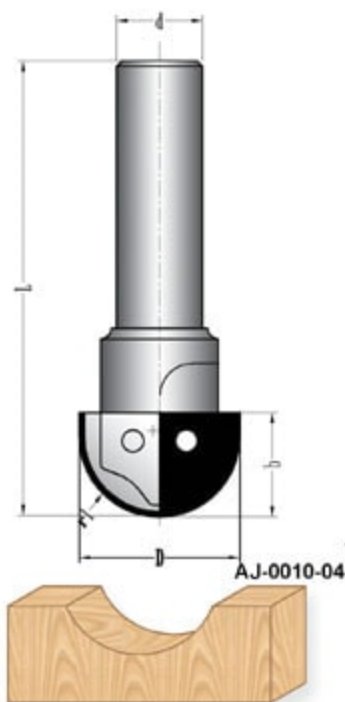

Tork civata
Torx screw

193 165 06
M4 x 6

Tork anahtar
Torx key

353 165 01

Tork civata
Torx screw

193 165 02
M3.5 x 5

Ölçüler / Dimensions								
Kod / Art No:	D	b	r1	r2	a	L	d	Z
AJ-0010-04	30	20	15	-	-	85	16	2
AJ-0010-05	24	20	10	2	-	85	16	2
AJ-0010-06	24	20	-	-	7	85	16	2

Takım tutuculara uygun, profiller sipariş edilebilir.