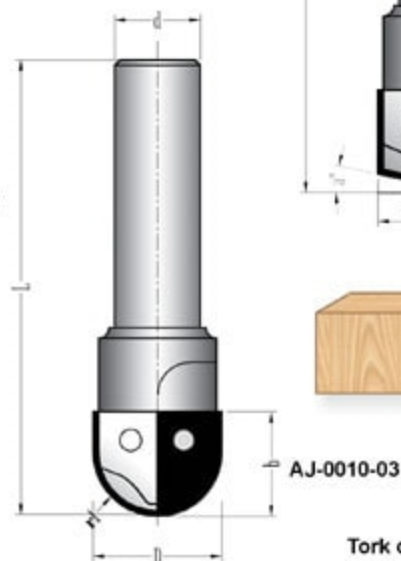

AJ-0010-01

AJ-0010-02

AJ-0010-03

Tork civata
Torx screw

193 165 06
M4 x 6

Tork anahtar
Torx key

353 165 01

Tork civata
Torx screw

193 165 02
M3.5 x 5