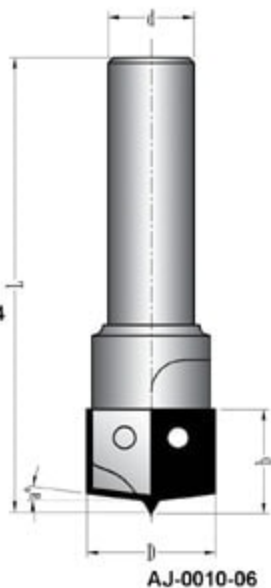

Tork civata
Torx screw

193 165 06
M4 x 6

Tork anahtar
Torx key

353 165 01

Tork civata
Torx screw

193 165 02
M3.5 x 5

Ölçüler / Dimensions								
Kod / Art No:	D	b	r1	r2	a	L	d	Z
AJ-0010-04	30	20	15	-	-	85	16	2
AJ-0010-05	24	20	10	2	-	85	16	2
AJ-0010-06	24	20	-	-	7	85	16	2

Takım tutuculara uygun, profiller sipariş edilebilir.