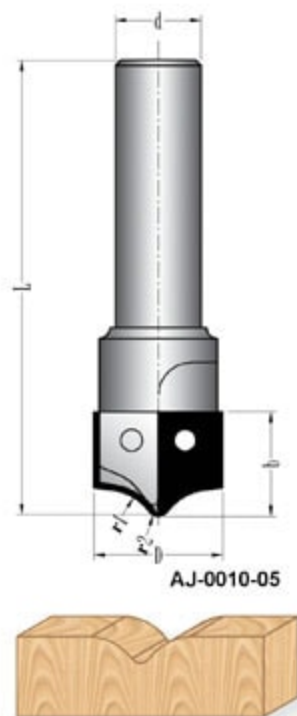

Tork civata
Torx screw

193 165 06
M4 x 6

Tork anahtar
Torx key

353 165 01

Tork civata
Torx screw

193 165 02
M3.5 x 5

Ölçüler / Dimensions								
Kod / Art No:	D	b	r1	r2	a	L	d	Z
AJ-0010-04	30	20	15	-	-	85	16	2
AJ-0010-05	24	20	10	2	-	85	16	2
AJ-0010-06	24	20	-	-	7	85	16	2

Takım tutuculara uygun, profiller sipariş edilebilir.